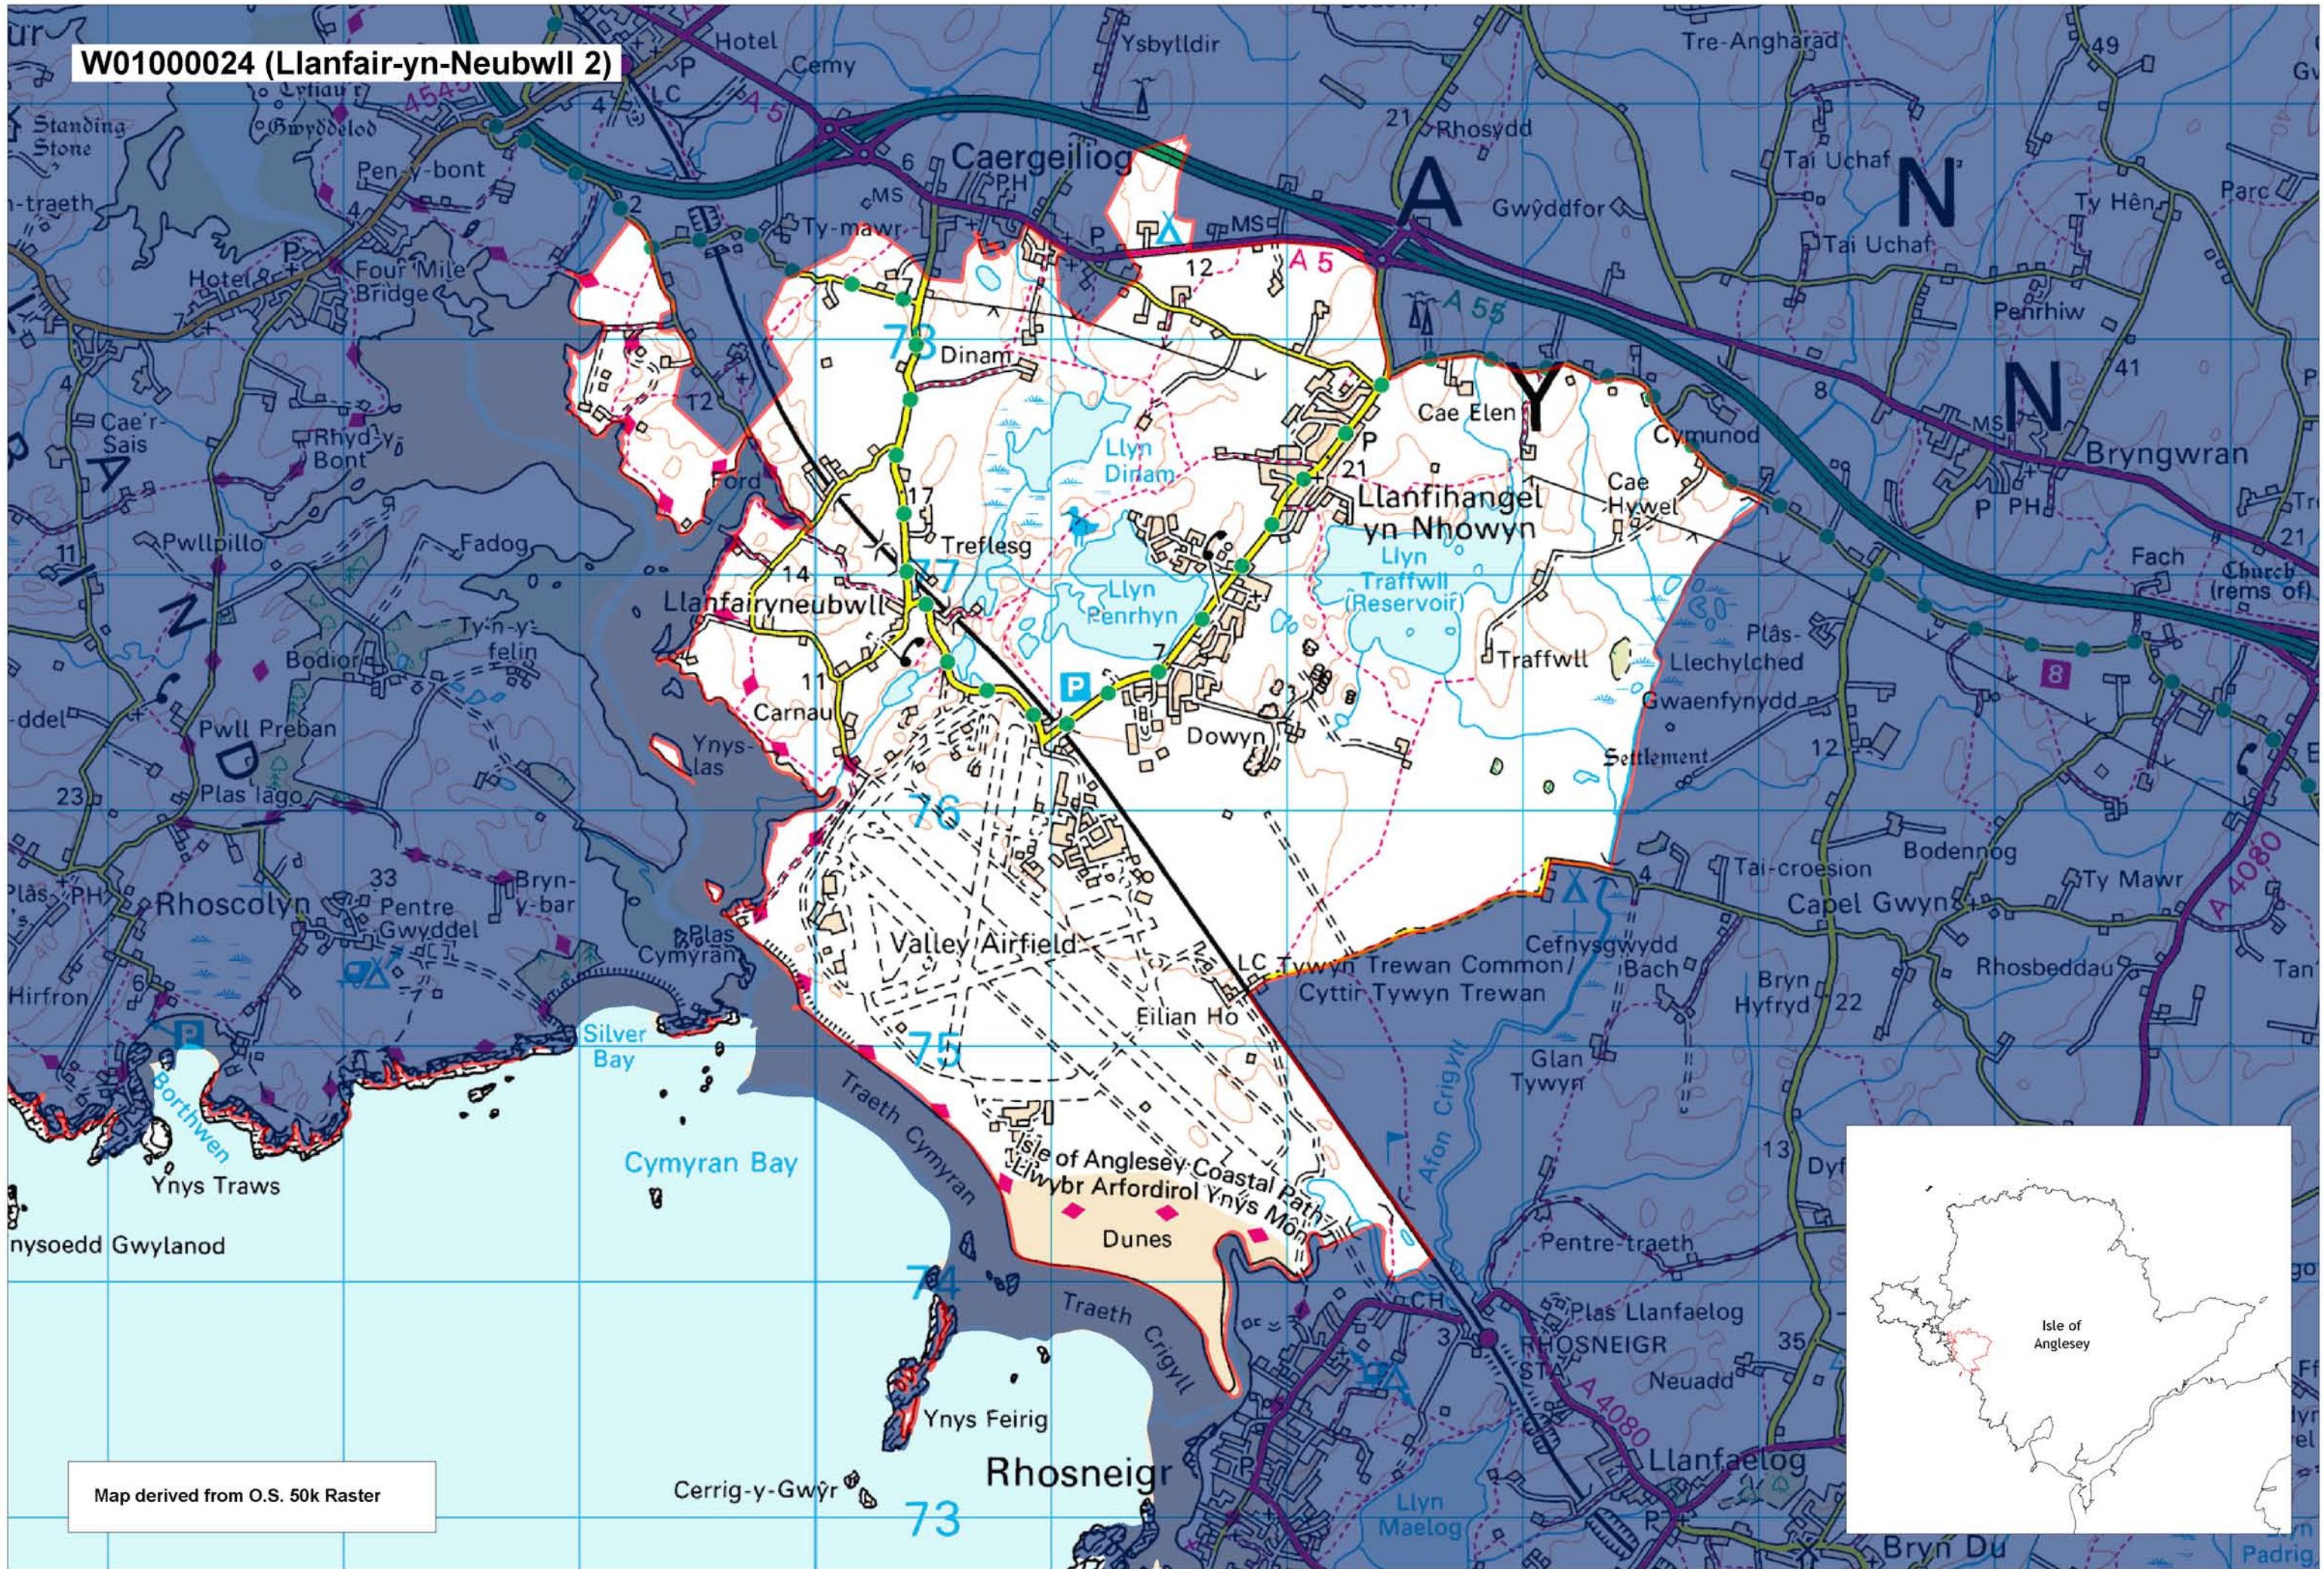

W0100024 (Llanfair-yn-Neubwll 2)

Map derived from O.S. 50k Raster

This map is based upon the Ordnance Survey material with the permission of Ordnance Survey on behalf of The Controller of Her Majesty's Stationery Office. © Crown copyright 2008. Unauthorised reproduction infringes Crown copyright and may lead to prosecution or civil proceedings. Welsh Assembly Government. Licence Number: 100017916. Mae'r map hwn yn seiliedig ar ddeunydd yr Arolwg Ordnans gyda chaniatâd Arolwg Ordnans ar ran Rheolwr Llyfrau Ei Mawrhydi. © Hawffraint y Goron 2008. Mae atgynhyrchu heb ganiatâd yn torri hawffraint y Goron a gall hyn arwain at erlyniad neu achos sifil. Llywodraeth Cynulliad Cymru. Rhif trwydded 100017916.